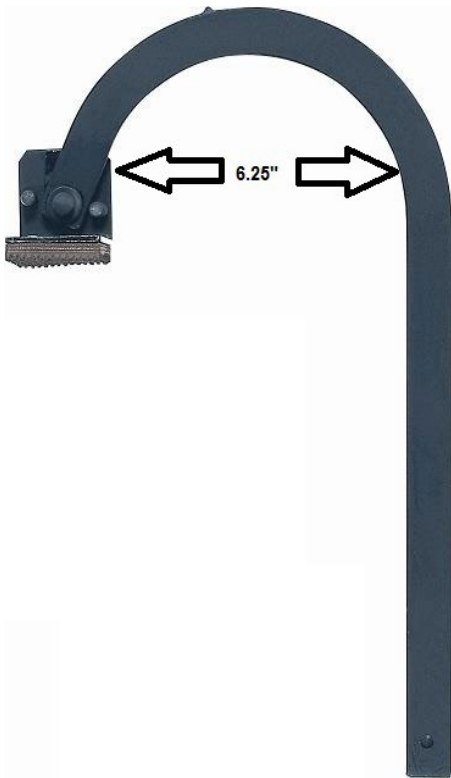

680 RIDGE HOOK

FEATURES

- Sold by the pair
- Bolts to outside of extension ladder

MODEL #	DESCRIPTION	WEIGHT	UNIT
680	Ridge hook	4 lbs. per pair	pair

QUALITY YOU CAN **STAND ON**